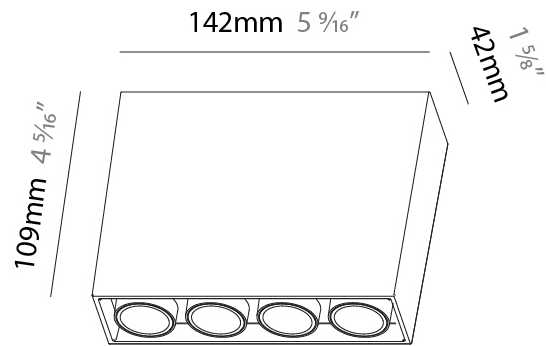

GENERAL

Series: Magiq
Subseries: Magiq 4 Cell Korona
Brand: Prolicht
Division: Architectural
Mounting Type: Surface
Mounting Location: Ceiling
Subcategory: Flush Mount

PHYSICAL

Shape: Rectangle
Length (mm): 142
Length (in): 5 ⁹/₁₆
Width (mm): 42
Width (in): 1 ⁵/₈
Height (mm): 109
Height (in): 4 ⁵/₁₆
Light Distribution: Direct
Weight (kg): 0.65
Fixture Finish: SSR / BKV / CWI / CRY / HAB / UFT / ITA / RUA / FTG / MYG / LOD / PUS / FRO / FUP / KIA / POP / BLS / SPG / MEY / GOH / GUM / CHC / COM / ABZ / JAG / OBR / MOS / ROR
Holder Finish: WHI / BLK
Accent Finish: SSR / BKV / CWI / CRY / HAB / LAG / UFT / ITA / RUA / RUR / MIC / FTG / MYG / TWT / LOD / PUS / FRO / FUP / KIA / POP / BLS / SPG / MEY / GOH / GUM / CHC / COM / ABZ / JAG
Fixture Material: Aluminum Die Cast

ELECTRICAL

Lamp Type: LED (Zhaga Standard)
Input Wattage (W): 13
Total Output Wattage (W): 11.8
Dimming: Tri-Mode (Non-Dimming and Phase Dimming (120Vac only) and 0-10V Dimming)
Driver Included: Yes
Driver Location: Integrated
Driver Type: Constant Current - Universal
Driver Class: Class 1
Input Voltage (V): 120 - 277
Constant Current (MA): 1050mA

LED

Number of LEDs: 4
Color Temperature (°K): 2700 / 3000 / 3500 / 4000
Max. Delivered Lumen (lm): 781 / 843 / 860 / 878
Nominal Lumen (lm): 880 / 950 / 970 / 990
CRI: >90 CRI
Efficiency (%): 80
Lamp Life (hrs): 50000

OPTICAL

Reflector°: 8 / 14 / 34
Adjustability: Fixed

RATINGS AND CERTIFICATIONS

Certified By: Certified for North American Standards
IP rating: IP20