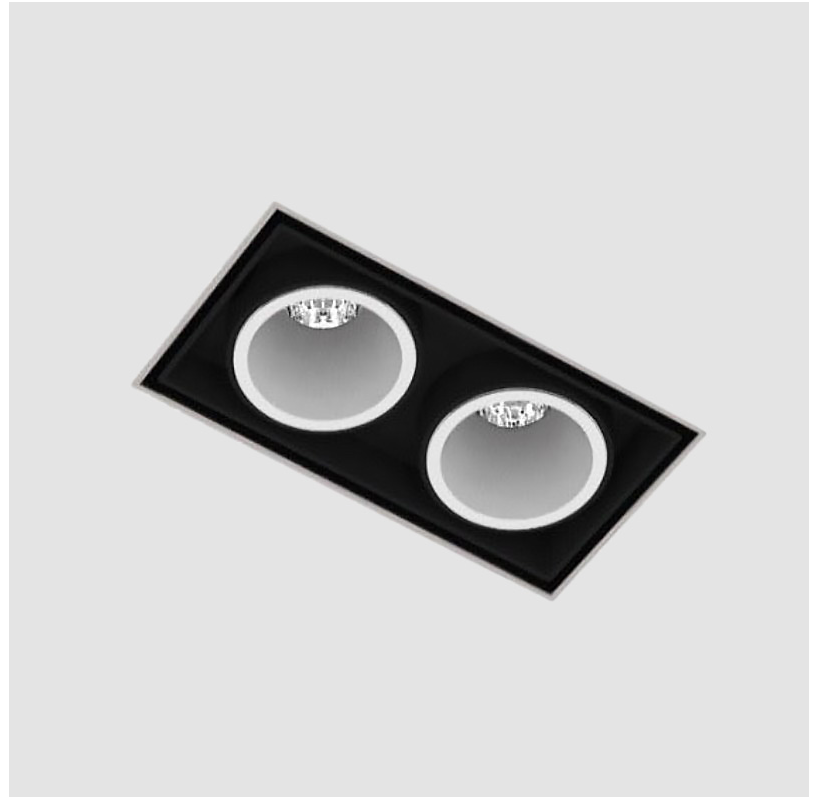

ELECTRICAL

Lamp Type: LED (Zhaga Standard)
Input Wattage (W): 7.7
Total Output Wattage (W): 6.6
Dimming: Tri-Mode (Non-Dimming and Phase Dimming (120Vac only) and 0-10V Dimming)
Driver Included: No
Driver Location: Remote
Driver Type: Constant Current - Universal
Driver Class: Class 2
Input Voltage (V): 120 - 277
Constant Current (MA): 1050

LED

Number of LEDs: 2
Color Temperature (°K): 2700 / 3000 / 3500 / 4000
Max. Delivered Lumen (lm): 319 / 348 / 356 / 363
Nominal Lumen (lm): 440 / 480 / 490 / 500
CRI: >90 CRI
Lamp Life (hrs): 50000
Upon Request: Special Color Temperature

OPTICAL

Reflector: 8 / 18 / 34
Upon Request: Special Beam Angles

RATINGS AND CERTIFICATIONS

Certified By: CSA Certified to UL and CSA Standards
Zaneen Group Inc. © 2024, 11800 388-3382, F-416-247-9319, www.zaneen.com

For international specifications by adding 'INT' at the end of the existing Model #. For assistance on 'custom' specifications, contact zteam@zaneen.com.
In a constant effort to supply the best product, we reserve the right to change specifications or materials without notice. The most recent specification sheets are found at zaneen.com

120mm
4 ¾"

12 ½ mm
½"

82mm x 42mm
3 ¼" x 1 ⅝"